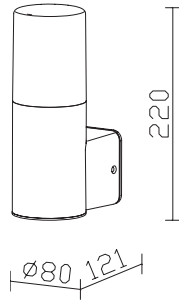

Wall Fittings GU10

VT-7616

SKU: 7566

3800157636391

Voltage: AC:220-240V,50-60Hz

Max.Watts: 35W

IP Rating: IP54

Holder: GU10

Color of Fixture: Black

Body Type: Aluminium body+opal PC diffuser

Size: 121x80x220mm

Box Qty: 6 Pcs