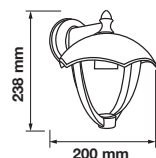

Wall Lamp

VT-731

SKU: 7047

3800157610407

Voltage: AC:220-240V,50Hz

Max.Watts: 40W

IP Rating: IP44

Holder: E27

Color of Fixture: Black

Body Type: Aluminium+Glass

Size: 200x238mm

Box Qty: 6 Pcs