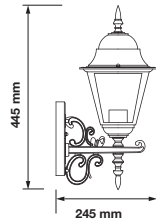

Wall Lamp

VT-761-B

SKU: 7521

3800157617802

Voltage: AC:220-240V

Max.Watts: 60W

IP Rating: IP44

Holder: E27

Color of Fixture: Matt Black

Body Type: Aluminium+Glass

Size: 245x445x185mm

Box Qty: 8 Pcs