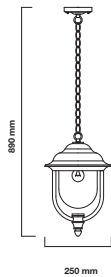

Ceiling Lamp

VT-850

SKU: 7529

3800157630054

Voltage:	AC:200-240V,50Hz
Max.Watts:	60W
IP Rating:	IP44
Holder:	E27
Color of Fixture:	Matt Black
Body Type:	Aluminium+PC
Size:	250x890mm
Box Qty:	8 Pcs