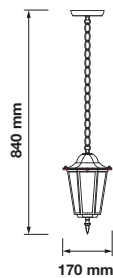

Ceiling Lamp

VT-752-W

SKU: 7073

3800157616263

Voltage: AC:220-240V,50Hz

Max.Watts: 40W

IP Rating: IP44

Holder: E27

Color of Fixture: White

Body Type: Aluminium+Glass

Size: 170x840mm

Box Qty: 10 Pcs