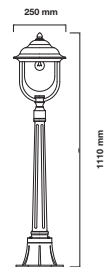

Pole Lamp

VT-851

SKU: 7530

3800157630061

Voltage:	AC:220-240V,50Hz
Max.Watts:	60W
IP Rating:	IP44
Holder:	E27
Color of Fixture:	Black
Body Type:	Aluminium+PC
Size:	250x1110mm
Box Qty:	1 Pcs