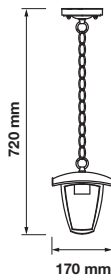

Voltage: AC:220-240V,50Hz

Max.Watts: 40W

IP Rating: IP44

Holder: E27

Color of Fixture: White

Body Type: Aluminium+Glass

Size: 170x840mm

Box Qty: 10 Pcs