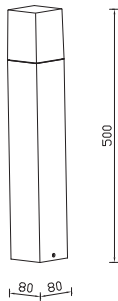

SKU: 7564   3800157636377

Voltage:	AC:220-240V,50-60Hz
Max.Watts:	35W
IP Rating:	IP54
Holder:	GU10
Color of Fixture:	Black
Body Type:	Aluminium body+clear PC diffuser
Size:	80x80x500mm
Box Qty:	4 Pcs