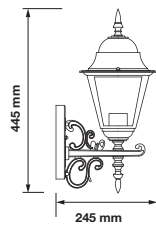

3800157617796

Voltage: AC:220-240V

Max.Watts: 60W

IP Rating: IP44

Holder: E27

Color of Fixture: Matt White

Body Type: Aluminium+Glass

Size: 225x400x148mm

Holder: E27

Color of Fixture: Matt Black

Body Type: Aluminium+Glass

Size: 245x445x185mm

Box Qty: 8 Pcs

Wall Lamp

VT-761-W

SKU: 7522

3800157617819

Voltage: AC:220-240V

Max.Watts: 60W

IP Rating: IP44

Holder: E27

Color of Fixture: Matt White

Body Type: Aluminium+Glass

Size: 245x445x185mm