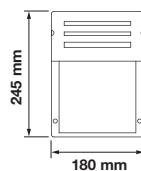

Wall Lamp
VT-754-MW

SKU: 7077 3800157616300

Voltage:	AC:220-240V,50Hz
Max.Watts:	40W
IP Rating:	IP44
Holder:	E27
Color of Fixture:	Matt White
Body Type:	Aluminium+Glass
Size:	245x180x93mm
Box Qty:	10 Pcs