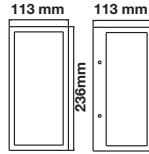

Wall Lamp
VT-837

SKU: 8517   3800157637435

Voltage:	AC:220-240V, 50Hz
Max.Watts:	60W
IP Rating:	IP44
Holder:	E27
Color of Fixture:	Matt Black
Body Type:	Aluminium+Clear Glass
Size:	113x236x113mm
Box Qty:	10 Pcs