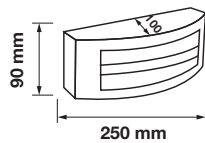

Voltage: AC:220-240V,50Hz

Max.Watts: 14W

IP Rating: IP44

Holder: E27

Color of Fixture: Stainless Steel

Body Type: Stainless Steel+PC

Size: 250x90x100mm

Box Qty: 12 Pcs