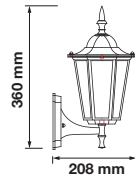

Wall Lamp

VT-749-W

SKU: 7067

3800157616201

Voltage: AC:220-240V,50Hz

Max.Watts: 40W

IP Rating: IP44

Holder: E27

Color of Fixture: Matt White

Body Type: Aluminium+Glass

Size: 208x360x170mm

Box Qty: 10 Pcs