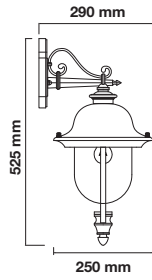

Wall Lamp

VT-852

SKU: 7531

3800157630078

Voltage:	AC:220-240V,50Hz
Max.Watts:	60W
IP Rating:	IP44
Holder:	E27
Color of Fixture:	Matt Black
Body Type:	Aluminium, Glass
Size:	290x250x525mm
Box Qty:	6 Pcs