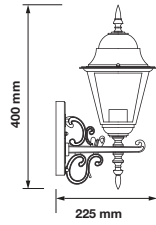

Wall Lamp

VT-760-W

SKU: 7520

3800157617796

Voltage: AC:220-240V

Max.Watts: 60W

IP Rating: IP44

Holder: E27

Color of Fixture: Matt White

Body Type: Aluminium+Glass

Size: 225x400x148mm

Box Qty: 12 Pcs