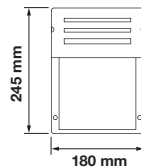

Wall Lamp
VT-754-MB

SKU: 7076 3800157616294

Voltage:	AC:220-240V,50Hz
Max.Watts:	40W
IP Rating:	IP44
Holder:	E27
Color of Fixture:	Matt Black
Body Type:	Aluminium+Glass
Size:	245x180x93mm
Box Qty:	10 Pcs