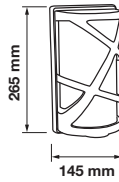

Voltage: AC:220-240V,50Hz

Max.Watts: 14W

IP Rating: IP44

Holder: E27

Color of Fixture: Stainless Steel

Body Type: Stainless Steel+PC

Size: 250x90x100mm

Box Qty: 12 Pcs

Color of Fixture: Stainless Steel

Body Type: Stainless Steel+PC

Size: 250x90x100mm

Box Qty: 12 Pcs

Wall Lamp
VT-745-B

SKU: 7064 3800157614399

Voltage:	AC:220-240V,50Hz
Max.Watts:	40W
IP Rating:	IP54
Holder:	E27
Color of Fixture:	Matt Black
Body Type:	Aluminium
Size:	145X265mm
Box Qty:	12 Pcs