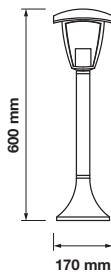

Stand Lamp

VT-736

SKU: 7059

3800157612623

Voltage:	AC:220-240V,50Hz
Max.Watts:	60W
IP Rating:	IP44
Holder:	E27
Color of Fixture:	Black
Body Type:	Aluminium+Glass
Size:	170x600mm
Box Qty:	10 Pcs