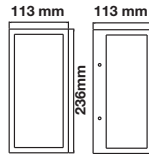

SKU: 8518   3800157637442

Voltage:	AC:220-240V, 50Hz
Max.Watts:	60W
IP Rating:	IP44
Holder:	E27
Color of Fixture:	Matt White
Body Type:	Aluminium+Clear Glass
Size:	113x236x113mm
Box Qty:	10 Pcs