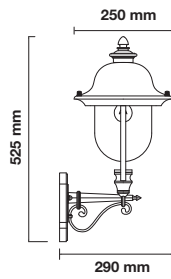

Wall Lamp

VT-853

SKU: 7532

3800157630085

Voltage:	AC:220-240V,50Hz
Max.Watts:	60W
IP Rating:	IP44
Holder:	E27
Color of Fixture:	Matt Black
Body Type:	Aluminium, Glass
Size:	290x250x525mm
Box Qty:	6 Pcs