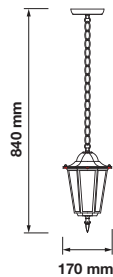

Voltage: AC:220-240V,50Hz

Max.Watts: 40W

IP Rating: IP44

Holder: E27

Color of Fixture: Matt White

Body Type: Aluminium+Glass

Size: 208x360x170mm

Box Qty: 10 Pcs