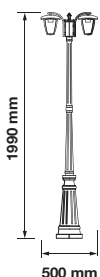

Color of Fixture: Black

Body Type: Aluminium+Glass

Size: 500x1990mm

Box Qty: 1 Pcs

Stand Lamp

VT-740

SKU: 7063

3800157612661