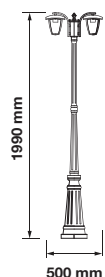

Voltage: AC:220-240V,50Hz

Max.Watts: 60Wx2

IP Rating: IP44

Holder: E27

Color of Fixture: Black

Body Type: Aluminium+Glass

Size: 480x1410mm

Box Qty: 1 Pcs