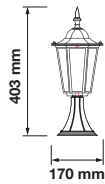

Voltage:	AC:220-240V,50Hz
Max.Watts:	60W
IP Rating:	IP44
Holder:	E27
Color of Fixture:	Black
Body Type:	Aluminium+PC
Size:	250x1110mm
Box Qty:	1 Pcs

Stand Lamp

VT-734

SKU: 7057

3800157612609

Voltage:	AC:220-240V,50Hz
Max.Watts:	60W
IP Rating:	IP65
Holder:	E27
Color of Fixture:	Black
Body Type:	Aluminium+Glass
Size:	170x290
Box Qty:	10 Pcs