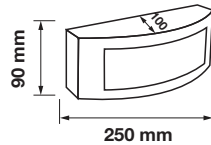

Wall Lamp

VT-7670

SKU: 7513

3800157617727

Voltage: AC:220-240V,50Hz

Max.Watts: 14W

IP Rating: IP44

Holder: E27

Color of Fixture: Stainless Steel

Body Type: Stainless Steel+PC

Size: 250x90x100mm

Box Qty: 12 Pcs