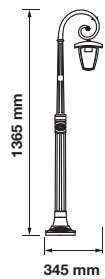

Color of Fixture: Matt Black

Body Type: Aluminium+Glass

Size: 170x403mm

Box Qty: 10 Pcs

Stand Lamp

VT-753-W

SKU: 7075

3800157616287

Voltage: AC:220-240V,50Hz

Max.Watts: 40W

IP Rating: IP44

Holder: E27

Color of Fixture: Matt White

Body Type: Aluminium+Glass

Size: 170x403mm

Box Qty: 10 Pcs