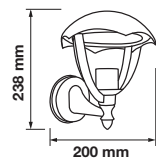

Wall Lamp

VT-730

SKU: 7046

3800157610391

Voltage: AC:220-240V,50Hz

Max.Watts: 40W

IP Rating: IP44

Holder: E27

Color of Fixture: Black

Body Type: Aluminium+Glass

Size: 200x238mm

Box Qty: 6 Pcs