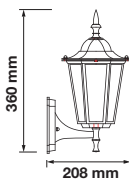

Wall Lamp

VT-749-B

SKU: 7066

3800157616195

Voltage:	AC:220-240V,50Hz
Max.Watts:	40W
IP Rating:	IP44
Holder:	E27
Color of Fixture:	Matt Black
Body Type:	Aluminium+Glass
Size:	208x360x170mm
Box Qty:	10 Pcs