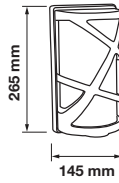

Voltage: AC:220-240V,50Hz

Max.Watts: 14W

IP Rating: IP44

Holder: E27

Color of Fixture: Stainless Steel

Body Type: Stainless Steel+PC

Size: 250x90x100mm

Box Qty: 12 Pcs

Color of Fixture: Stainless Steel

Body Type: Stainless Steel+PC

Size: 250x90x100mm

Box Qty: 12 Pcs

Wall Lamp
VT-745-B

SKU: 7064 3800157614399

Voltage:	AC:220-240V,50Hz
Max.Watts:	40W
IP Rating:	IP54
Holder:	E27
Color of Fixture:	Matt Black
Body Type:	Aluminium
Size:	145X265mm
Box Qty:	12 Pcs