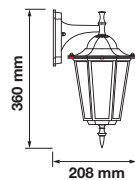

Voltage: AC:220-240V,50Hz

Max.Watts: 40W

IP Rating: IP44

Holder: E27

Color of Fixture: Matt White

Body Type: Aluminium+Glass

Size: 208x360x170mm

Box Qty: 10 Pcs