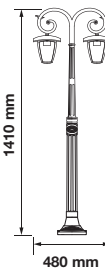

Color of Fixture: Black

Body Type: Aluminium+Glass

Size: 345x1365mm

Box Qty: 1 Pcs

Stand Lamp

VT-738

SKU: 7061

3800157612647