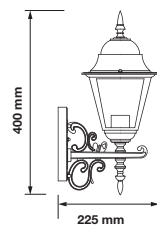

Wall Lamp
VT-760-B

SKU: 7519 3800157617789

Voltage:	AC:220-240V
Max.Watts:	60W
IP Rating:	IP44
Holder:	E27
Color of Fixture:	Matt Black
Body Type:	Aluminium+Glass
Size:	225x400x148mm
Box Qty:	12 Pcs