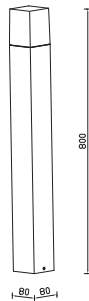

SKU: 7565   3800157636384