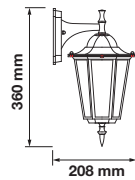

Color of Fixture: Matt Black

Body Type: Aluminium+Glass

Size: 208x360x170mm

Box Qty: 10 Pcs

Wall Lamp

VT-750-W

SKU: 7069

3800157616225