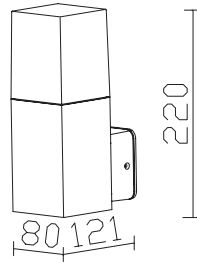

Wall Fittings GU10
VT-7613

SKU: 7563   3800157636360

Voltage:	AC:220-240V/50-60HZ
Max.Watts:	35W
IP Rating:	IP54
Holder:	GU10
Color of Fixture:	Black
Body Type:	Aluminium body+clear PC diffuser
Size:	121x80x250mm
Box Qty:	6 Pcs